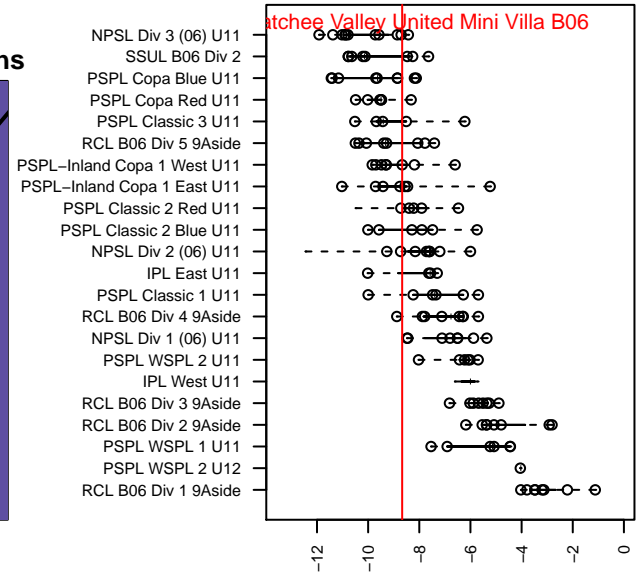

# Wenatchee Valley United Mini Villa B06

Wenatchee FC  
 Wenatchee, WA  
 B06 total strength=424  
 attack=0.46 defense=0.16  
 fall league = PSPL–Inland Copa 1 West U11  
 spr league = Spr PSPL–Inland Copa 1 U11

alt names used:  
 WV UNITED SOCCER CLUB Mini Villa  
 UNITED SC Mini Villa  
 UNITED SC Mini Villa

Venues played:  
 2016 PSPL–Inland Copa 1 West U11  
 2016 Spr PSPL–Inland Copa 1 U11

**Wenatchee Valley United Mini Villa B06**  
 Dots are actual minus expected GF (blue circles) and GA (red triangles).  
 Blue line is smoothed change in attack strength. Red is smoothed change in defense strength.

**attack and defense variance (black dot)  
relative to other teams  
and top 10 in region**

**attack and defense rating  
relative to others at age  
and all opponents in last 13 months**

**Performance relative to 13 month average**